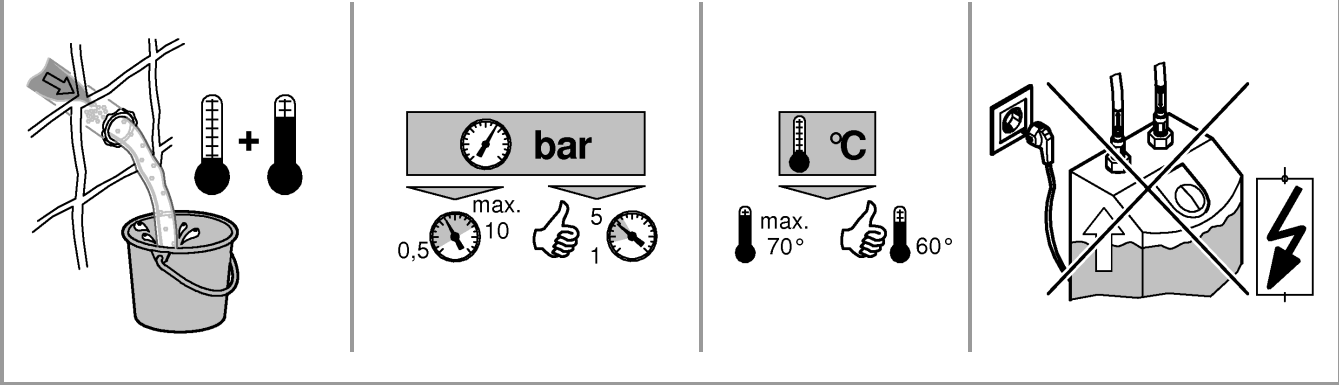

EUROSMART COSMOPOLITAN T

DESIGN + ENGINEERING
GROHE GERMANY

99.560.131/ÄM 243469/11.18

www.grohe.com

Pure Freude an Wasser

36 317

36 318

1