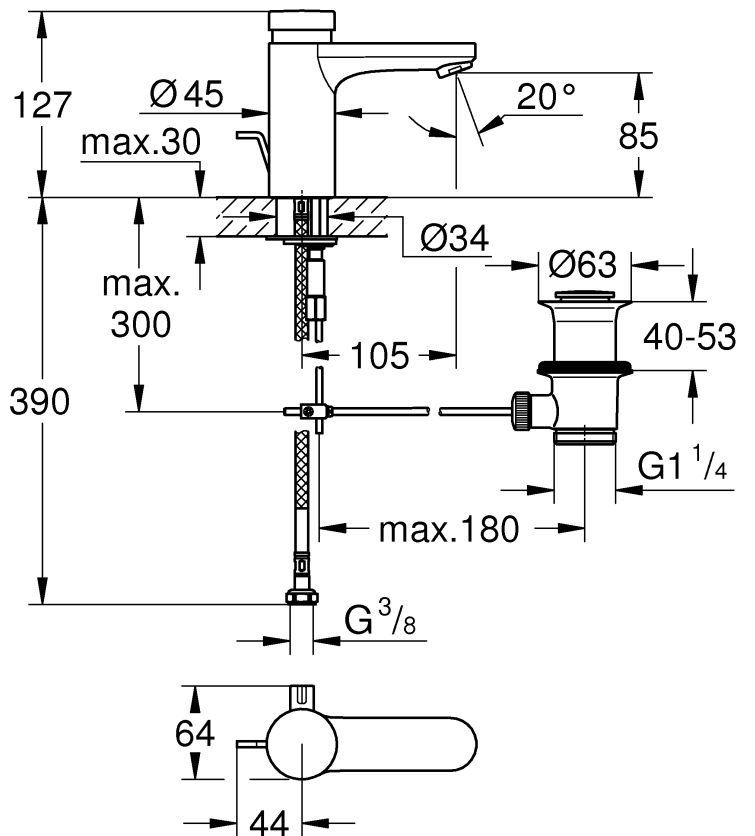

EUROSMART COSMOPOLITAN T

DESIGN + ENGINEERING
GROHE GERMANY

99.560.131/ÄM 243469/11.18

www.grohe.com

Pure Freude an Wasser

36 317

36 318

1

2

3

4

5

			ca. 7sec
			ca. 15sec
			ca. 30sec