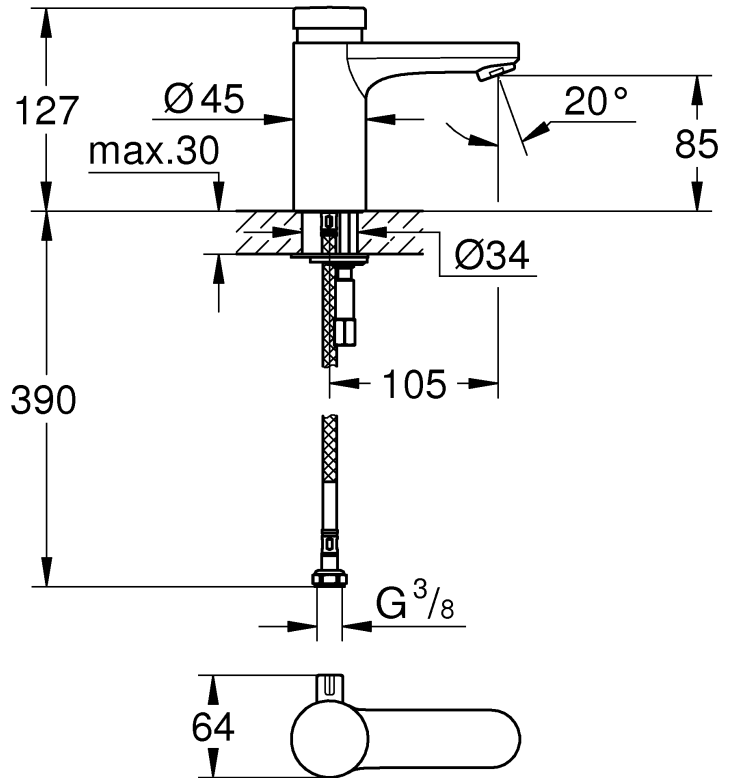

EUROSMART COSMOPOLITAN T

DESIGN + ENGINEERING
GROHE GERMANY

99.560.131/ÄM 243469/11.18

www.grohe.com

Pure Freude an Wasser

36 317

36 318

1

2

3

4

5

			ca. 7sec
			ca. 15sec
			ca. 30sec