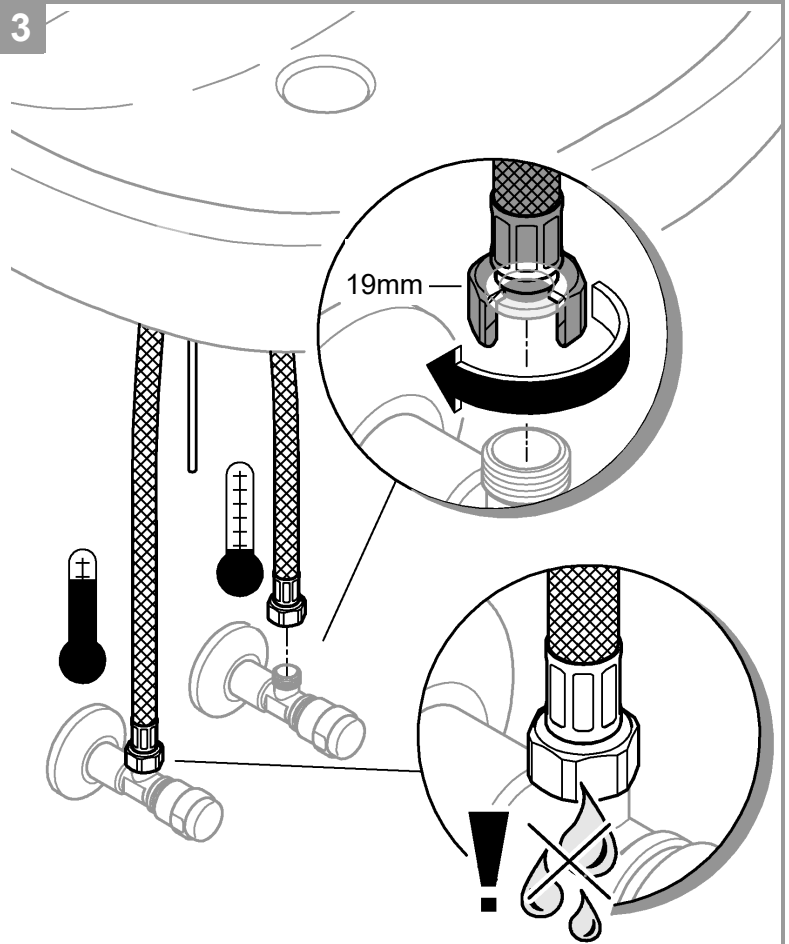

EUROSMART COSMOPOLITAN T

DESIGN + ENGINEERING
GROHE GERMANY

99.560.131/ÄM 243469/11.18

www.grohe.com

Pure Freude an Wasser

36 317

36 318

1

2

3

4

5

			ca. 7sec
			ca. 15sec
			ca. 30sec