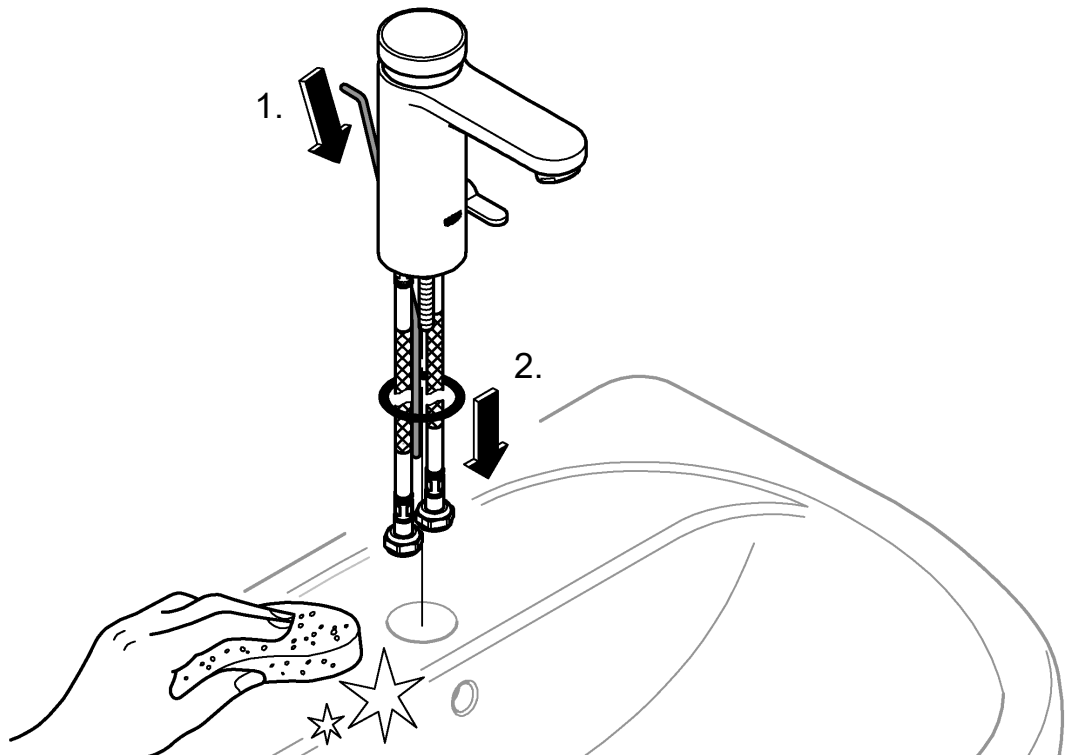

EUROSMART COSMOPOLITAN T

DESIGN + ENGINEERING
GROHE GERMANY

99.560.131/ÄM 243469/11.18

www.grohe.com

Pure Freude an Wasser

36 317

36 318

1